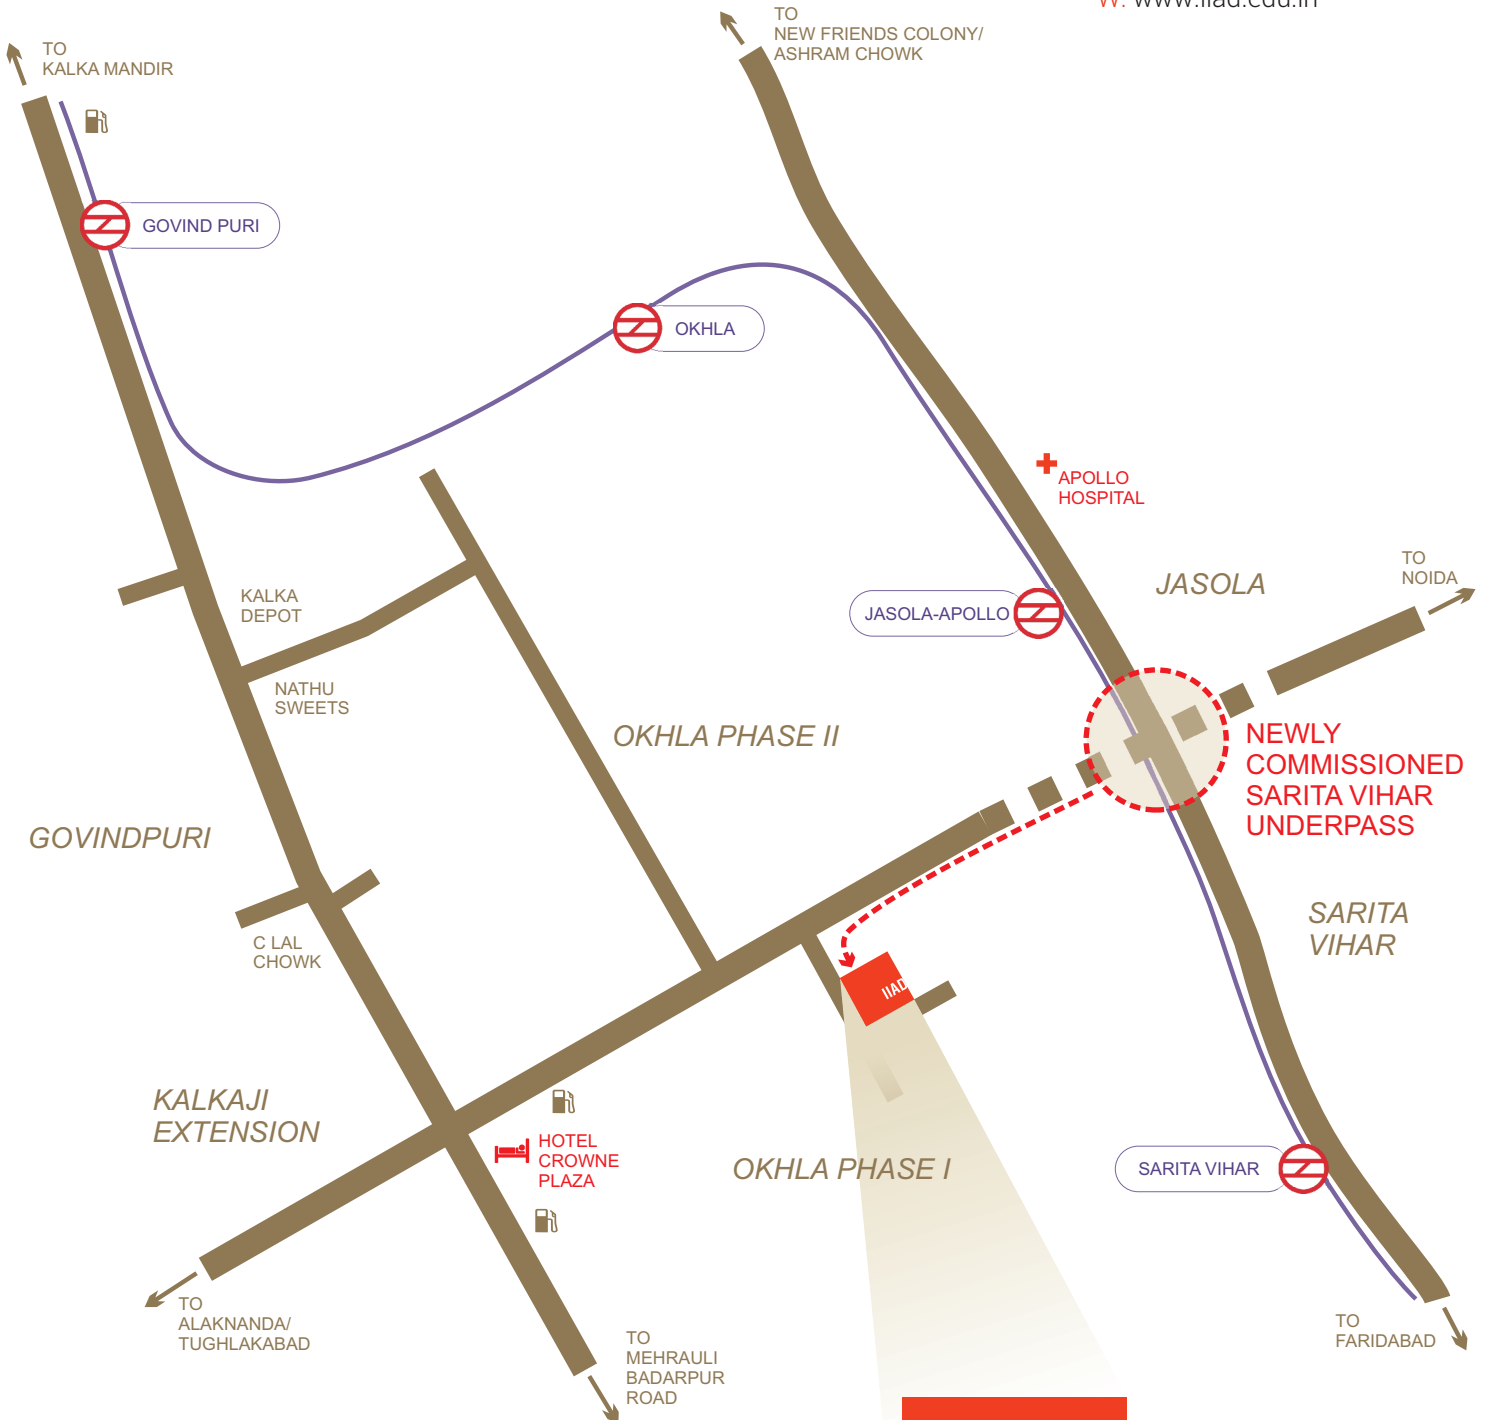

IIAD Campus

B-26, Okhla Phase 1,
New Delhi 110020, INDIA

T: +91 11 4138 0000
+91 11 4131 5191

M: +91 98713 83633

E: info@iiad.edu.in

W: www.iiad.edu.in

IIAD INDIAN
INSTITUTE OF
ART & DESIGN